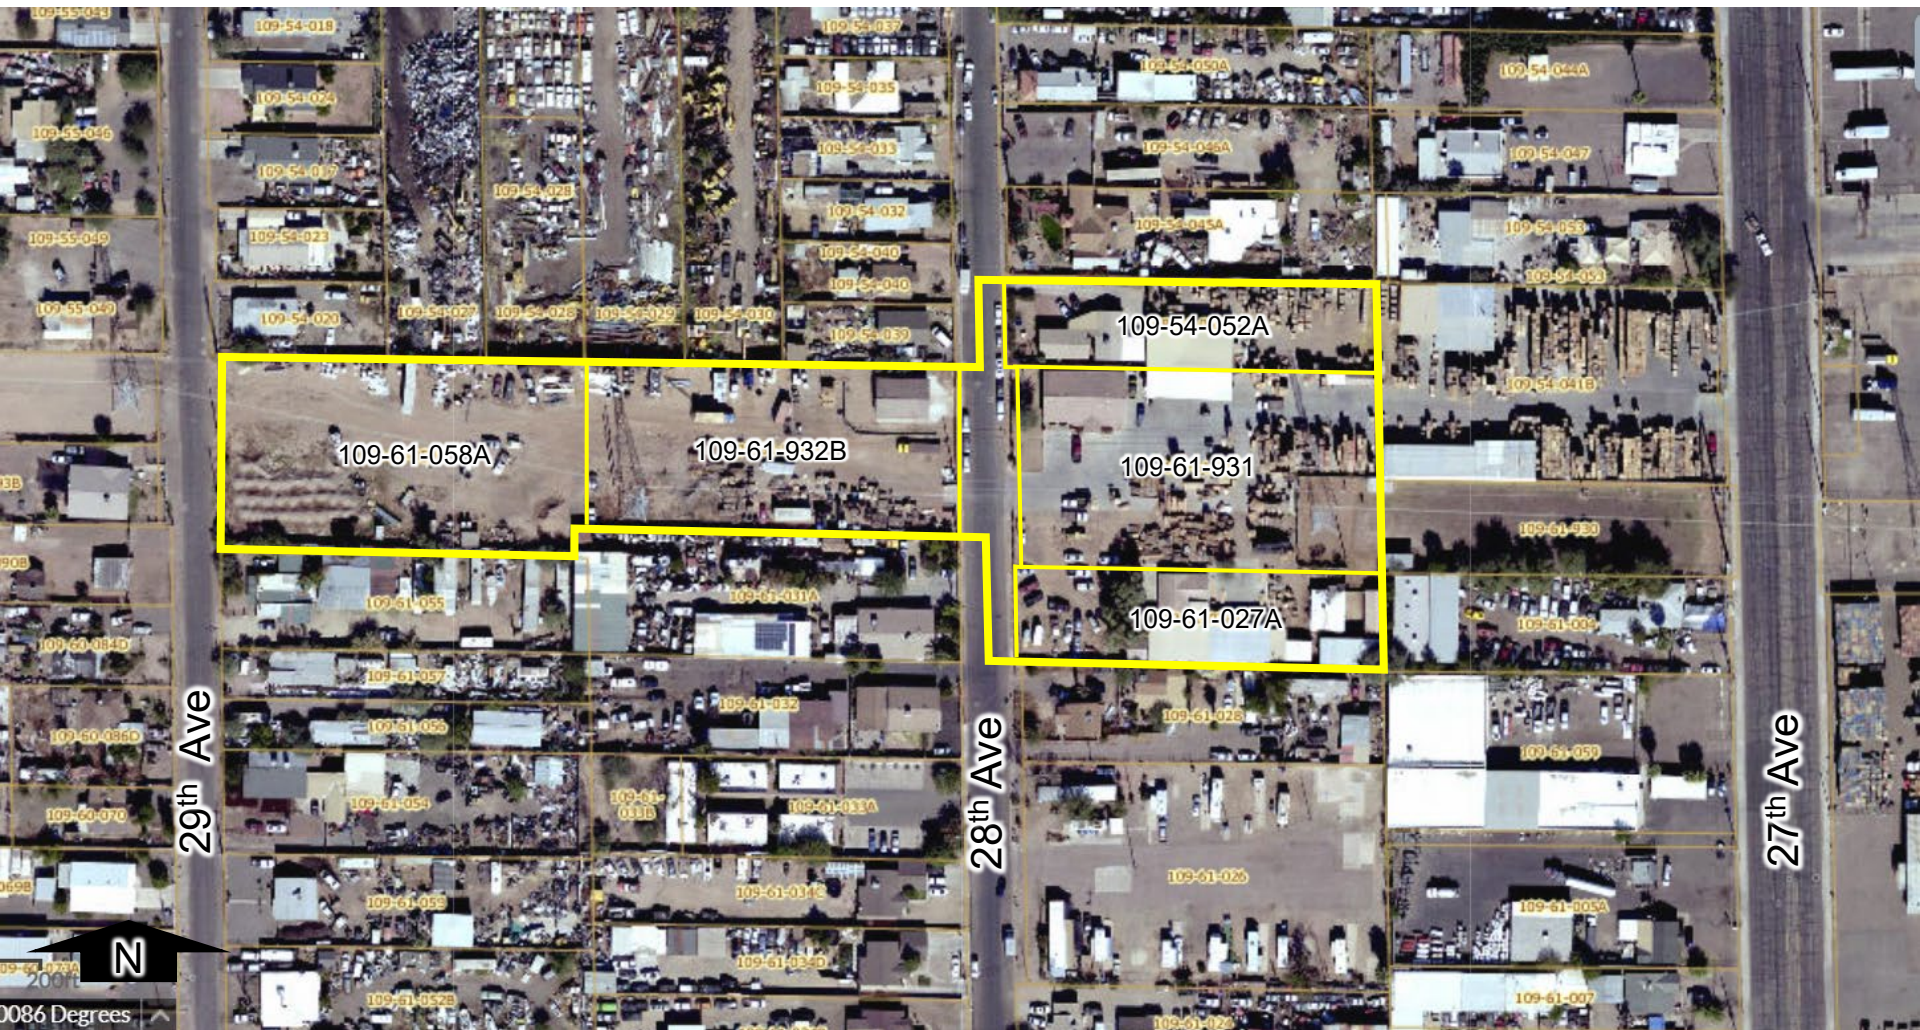

Lincoln St

29th Ave

28th Ave

27th Ave

N

Vicinity Map
Proposed Rezoning request.

+/- 4.6 ac (Gross)

APNs: 109-61-058A, 109-61-932B, 109-54-052A, 109-61-931, and 109-61-027A

Zoning Parcels and overall zoning boundary

APNs: 109-61-058A, 109-61-932B, 109-54-052A, 109-61-931, and 109-61-027A

+/- 4.6 ac (Gross)